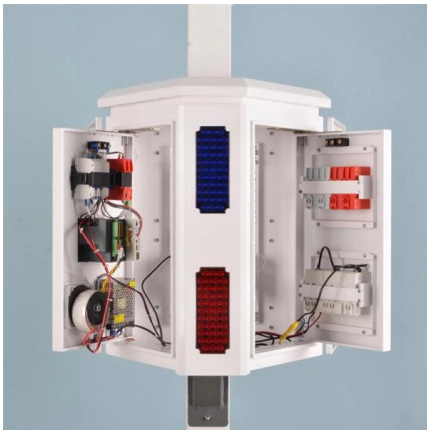

Distribution box solutions for explosion-proof environments in

Explosion-proof distribution boxes represent where regulatory wisdom meets engineering excellence. What appears as simple protective enclosures are actually sophisticated safety systems honed

[Contact Us](#)

Explosion Proof Round Outlet box

Material: Malleable cast iron + Hot - dip galvanized. ? Application: Explosion-proof round outlet boxes (2 ways) are typically used in hazardous environments where there is a risk of explosion. These outlet

[Contact Us](#)

1.An Ultimate Guide for Metal Distribution Boxes

1) Metal Distribution Boxes Constructed from steel, aluminum, or cast iron, metal distribution boxes are highly durable and resistant to mechanical damage. Ideal

[Contact Us](#)