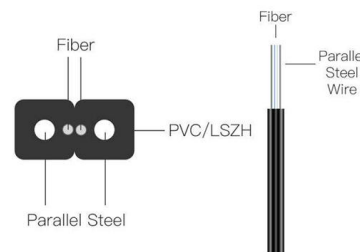

EMERSON GRUE75-A Cast Outlet Boxes , WESCO

Appleton Explosion-Proof Certified Conduit Outlet Box, Universal, Aluminum, 3/4" SKU # 78138111713 Manufacturer Series: GRUE Compare

[Contact Us](#)