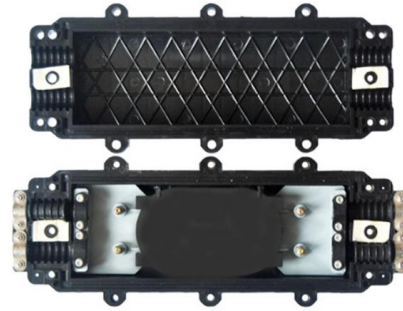

### Distribution box European-Style Waterproof Electric Box 223415

The Viox Electric European-Style Waterproof Electric Box is a highly durable and versatile electrical enclosure designed to meet the highest standards for electrical installations.

### Wall Box European, British 60mm (60.3) mounting

EUROPEAN, BRITISH, INTERNATIONAL TWO GANG FLUSH MOUNT

[Contact Us](#)