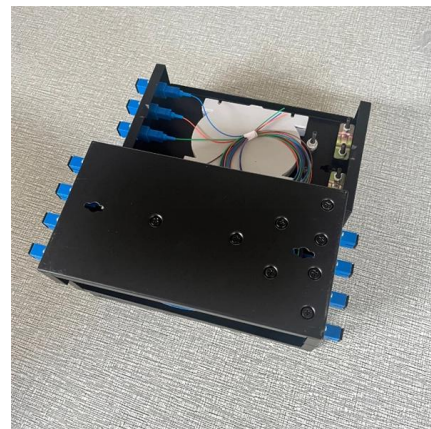

European-Style Cable Branch Box , Safe Power Distribution

The European-style cable branch box is a modern and efficient solution for urban cable distribution networks, widely used in power grid cable engineering.

[Contact Us](#)