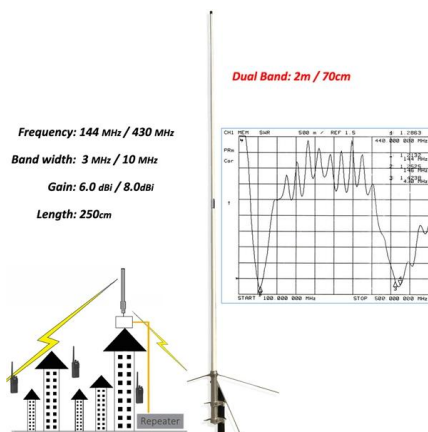

Products

These are cable management systems composed of trays, mounting support systems, direction changing parts, connection parts and fittings with the purpose

[Contact Us](#)