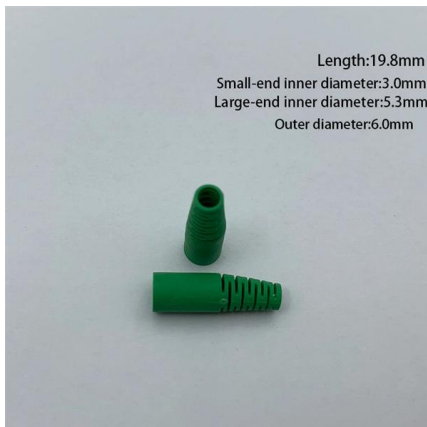

A high-quality Power Distribution Box stands out for its exceptional performance, durability, and reliability. Built with premium materials, it ensures long-lasting protection for electrical connections,

[Contact Us](#)

EETS toll box - THE DKV BOX EUROPE

The DKV BOX EUROPE is our EETS toll box for Europe. Pay for all toll roads, bridges and tunnels with an OBU. Find out more now!

[Contact Us](#)

DHL Supply Chain to create and manage Eaton's

DHL Supply Chain has signed a long-term agreement with the global power management company Eaton to create and manage three distribution

[Contact Us](#)