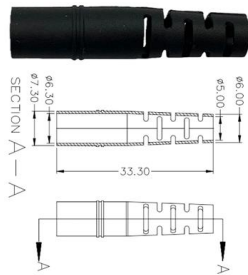

Energy-saving rack-mounted PDU for railway communication