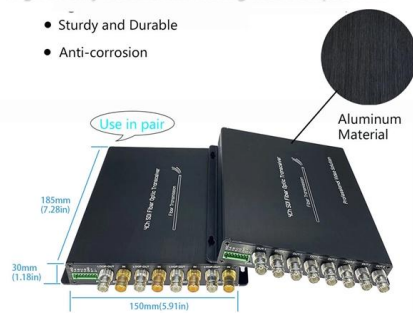

High Quality Aluminum Housing with Compact Size

- Sturdy and Durable
- Anti-corrosion