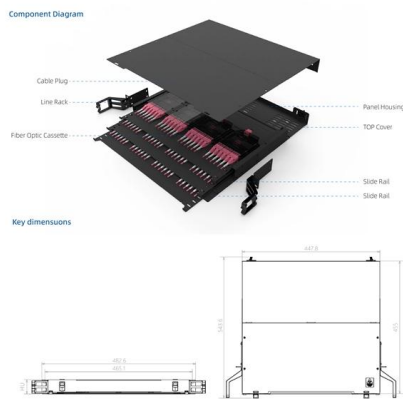

Elevator Light Curtain

An Elevator Light Curtain is a safety device that is typically installed on the edges of an elevator door. It uses infrared sensors to create an invisible curtain of light that

[Contact Us](#)