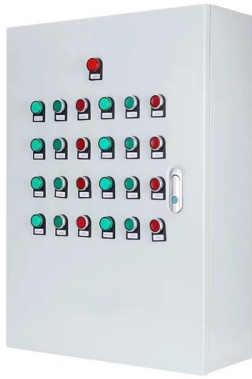

Elevator door operator light curtain cable tray

Elevator door operator light curtain cable tray

Safety light Curtain , Electric System , Safety light curtain

Comprehensive information about features, specifications, and installation details. A Safety Light Curtain is an essential safety device installed along the elevator door edges to protect passengers from

What is the important role of the light curtain (Car Door

What is the important role of the light curtain (Car Door Detector/Sensor) in the elevator? The elevator light curtain consists of three parts: the infrared transmitter