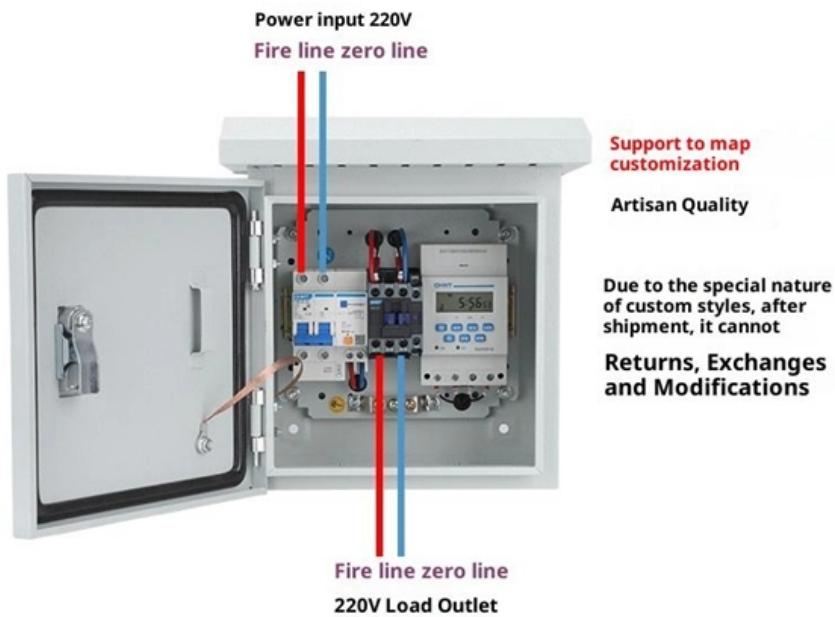

FRINDEL OPTICS

Electrical cable tray 300

Product Wiring Diagram