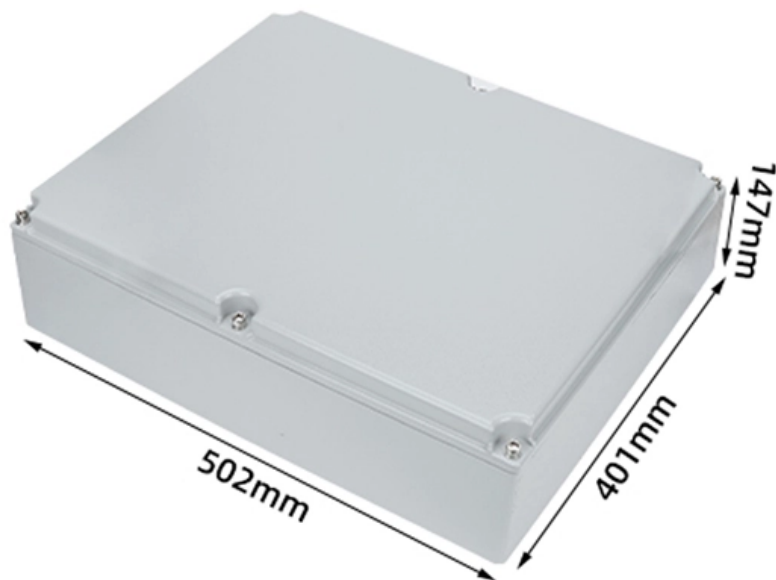

Electrical box plug distribution box

Electrical box plug distribution box

Distribution Box Installation: A Complete Guide to Safe

The distribution box, often referred to as a breaker box, fuse box, or electrical panel, is a critical component of any electrical system. It acts as the central hub for

In this video, we are going to wire a power distribution box. This small box has an rccb switch that protects the outputs from electric shock and also has a

[Contact Us](#)

Distribution Boxes and Enclosures

Compact PD and multi-PD distribution boxes

Compact PD and Multi-PD distribution box 100% anschlussfertiges Gehäuse Connection via connector input Including mounting plate and cover Suitable for mounting in suspended ceilings and underfloor