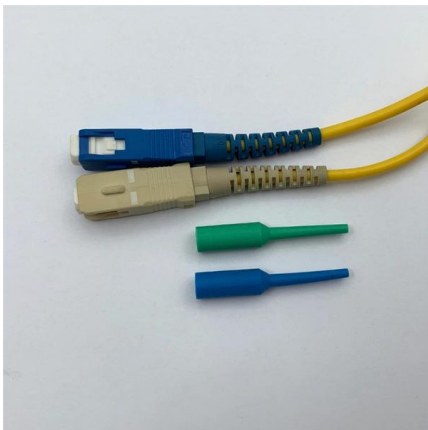

Distribution boxes

Multiple socket GSG is manufactured of impact-resistant material (rubber) to handle extra harsh environments. GARO's multiple socket for 1- and 3-phase operation.

[Contact Us](#)

Compact PD and multi-PD distribution boxes

Stackable box with fixing lugs for screw and nail attachment. Coupling mounting plate with fixing ears, suitable for both screw and ejection mounting. Equipped with VD wire 2.5 mm².

[Contact Us](#)

PC Electric