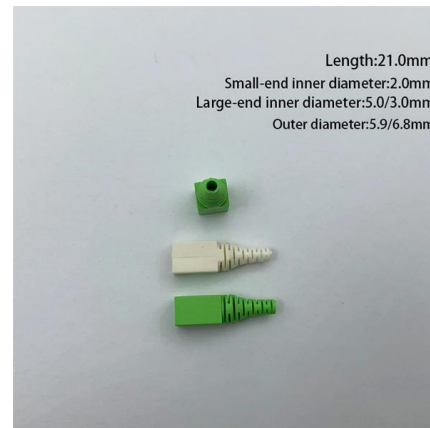

Electrical Distribution Board Installation , Reliable

Spower Electrician Singapore provides high-quality Electrical Distribution Board, Electrical Wiring and Power Point / Socket installation, Electrical Switches.

[Contact Us](#)