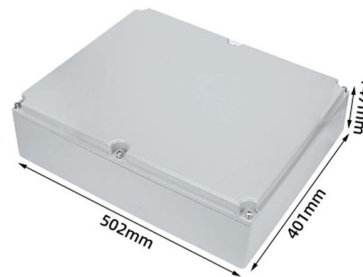

Electro Energy S.A. -- Distribución Eléctrica Guatemala

Electro Energy S.A. es una empresa guatemalteca dedicada a la importación y distribución de productos eléctricos de alta calidad. Trabajamos directamente con fabricantes internacionales para

[Contact Us](#)