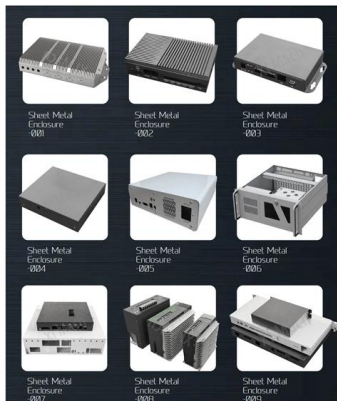

APC NetShelter Switched Rack PDUs , Schneider

Schneider Electric USA. Browse our products and documents for APC NetShelter Switched Rack PDUs - With Industry leading reliability, manageability, and

[Contact Us](#)

EL2P Intelligent PDU

Engineered for secure, real-time access with dual 1Gb ports and lockable high-density outlets. Optimizes operational efficiency and reduces errors during initial deployment. Eliminates the need for external

[Contact Us](#)

Power Distribution Unit , Smart (PDU) Power Distribution

Smart PDU Power Distribution Unit includes industrial PDU solutions and smart solutions for data centers. Elcom International has been continuously investing

[Contact Us](#)