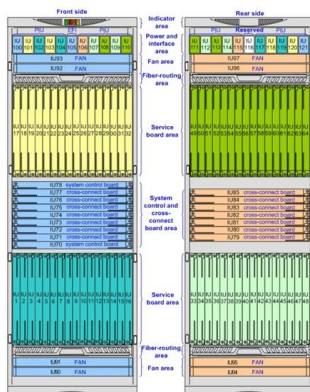

MV SWITCHGEAR , 2M Electric Egypt Company

MV SWITCHGEAR , The Power Xpert UX platform has three high-voltage compartments separated by earthed metal barriers, providing the highest loss

[Contact Us](#)