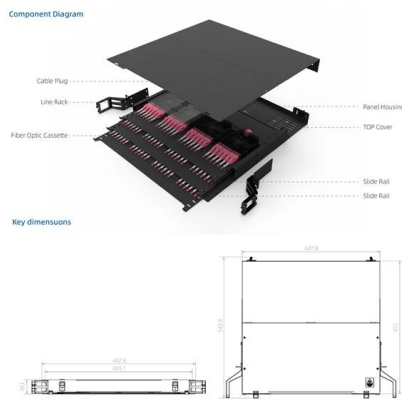

The Ultimate Cheap 10GbE Switch Buyers Guide

The STH 10GbE Switch Buyer's Guide is the resource to see all of the cheap 10GbE switches that we have tested in one place

[Contact Us](#)

12-Channel 10G Copper Rugged Ethernet Switch

Environmental Amphenol's Rugged 12-Channel Ethernet Switch Box is conduction cooled and configurable for system connectivity, speeds, port types, and

[Contact Us](#)

TL-SX1008 , 8-Port 10G Desktop/Rackmount Switch

As the flagship 10G product, TL-SX1008 is an 8-port 10G desktop/rackmount switch, providing up to 160 Gbps of switching capacity. Reliable, lightning-fast

[Contact Us](#)