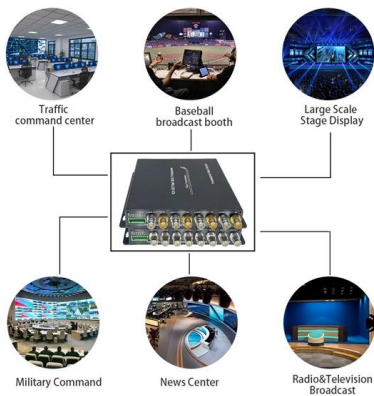

Hier sollte eine Beschreibung angezeigt werden, diese Seite lässt dies jedoch nicht zu.

[Contact Us](#)

10 Gigabit SFP Switches , 10 Gig SFP Switch , 10Gbs

VERSITRON's 10 Gig SFP Switches feature 4x 1G/10G SFP/SFP+ ports, providing high-speed fiber connectivity ideal for large enterprises and data centers. These

[Contact Us](#)

Best 10Gb Switch of 2026: Tested and Reviewed

In this comprehensive guide, we've tested and reviewed the best 10Gb switches to help you make an informed decision.

[Contact Us](#)