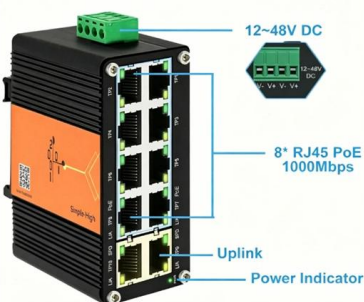

[Contact Us](#)

SWE440A

The SWE440A combines true 40/10G switching capability with a link to legacy 1000BASE-T systems.

[Contact Us](#)

Vpx3 655 , Defense Solutions , Curtiss-Wright

The VPX3-655 3U VPX Ethernet switch card supports 1G, 10G and 40G ports for high-speed connectivity of modular embedded computing applications.

[Contact Us](#)

3U VPX 10G 48-Channel Rugged Ethernet Switch

This 48-port 3U VPX-managed Ethernet Switch is configurable for system connectivity, speeds, port types, and interoperation with various high-speed

[Contact Us](#)

10G Switches - 5-Port 10G Switch , TRENDnet

TRENDnet's 5-Port 10G Switch, model TEG-S750, provides advanced high bandwidth performance, ease of use, and reliability. The TEG-S750 10G switch features five dedicated 10G ports for high

10 Ports PoE Switch 12~48V DC
Booster Function

Xtreme/10G XDG205

The Xtreme/10G Managed Ethernet Switch/Router provides high density, high port count Layer 2 switching and Layer 3 routing with 10G uplinks. A total of 36