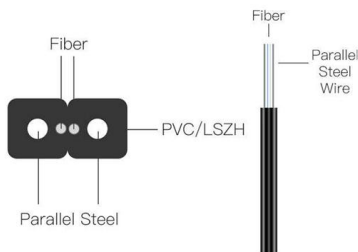

MikroTik - Wireless Systems

Our toughest long-range outdoor access point - now with Wi-Fi 6! A Wi-Fi 6 upgrade of the popular NetBox 5. AP/CPE/Point-to-point - it can do it all! PoE-in, DC jack,

[Contact Us](#)

What Does Carrier-Grade Mean? Key Parameters

Understanding the Carrier-Grade network is critical to comprehend why is it important in the IoT. Read on to discover key parameters!

[Contact Us](#)

LTE/5G Products

Our most versatile home router, featuring the new CAT7 modem and a speedy quad-core CPU for all your household network security and management tasks. Dual

[Contact Us](#)