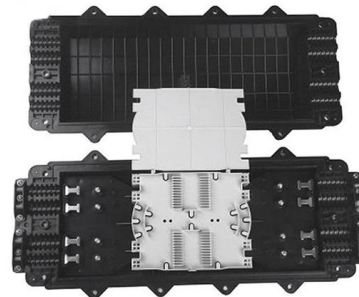

Mechanical, Electrical and Plumbing Seismic Bracing Systems

"nVent's seismic experts provide everything we need for a code compliant cable bracing system. Their patented, turn-key seismic solutions give us peace of mind that our building products are properly

[Contact Us](#)

Amazon : Mount-It! Safety Straps for TV, Furniture,

Mount-It! Safety Straps for TV, Anti-Tip Television Anchor for Child Safety and Earthquake Protection, 2 Pack, Mounting Hardware Included Whether you have

[Contact Us](#)

KINETICS(TM) Seismic & Wind Design Manual Section

As with cable restraints, floor- or roof-mounted electrical distribution support systems will normally involve a box frame that supports the system (single or multiple runs) with some kind of a trapeze bar.

[Contact Us](#)

可选配件

Seismic Cable Restraint Kits

Designed in compliance with ASCE 7 and the International Building Code (IBC), these kits offer multidirectional restraint and meet stringent requirements for life safety and equipment survivability

[Contact Us](#)