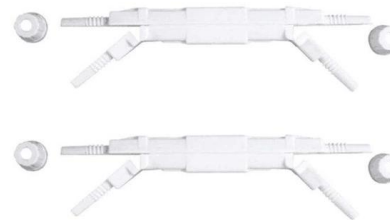

Product Description: One of the most significant advantages of this Earthquake Resistant Cable Tray Support is its bolted installation method. This feature enables the support system to be securely

[Contact Us](#)

Seismic Cable Bracing Systems , Lighting , HVAC

Seismic Cable Bracing Systems for Lighting or HVAC designed & engineered to limit sway during a seismic event. Strong, easy to install, and cost-effective.

Amazon : Earthquake Brackets

2-Set Anti-Tip Furniture Wall Anchor Straps with Screws, Earthquake-Resistant Safety Straps for Bookshelves, Dressers, Cabinets & Bed Frames - Secures Furniture to Wall for Pet & Home Safety

[Contact Us](#)

Seismic Bracing Kit , Seismic Bracing , Wire and Cable Hangers , Wire

Kit contains items needed for seismic bracing long cable tray runs. Each kit contains: (4) 11' cables with mounting eyelets (2) Metal brackets for attachment to support members (4) Cable clamp collars (4)