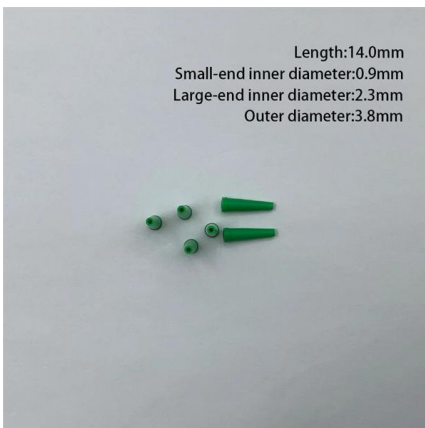

Amazon : Earthquake Brackets

2-Set Anti-Tip Furniture Wall Anchor Straps with Screws, Earthquake-Resistant Safety Straps for Bookshelves, Dressers, Cabinets & Bed Frames - Secures Furniture to Wall for Pet & Home Safety

[Contact Us](#)

Seismic Bracing Kit , Seismic Bracing , Wire and Cable Hangers , Wire

Kit contains items needed for seismic bracing long cable tray runs. Each kit contains: (4) 11' cables with mounting eyelets (2) Metal brackets for attachment to support members (4) Cable clamp collars (4)

[Contact Us](#)

Circuit Integrity of Cable Tray Wiring Systems During Natural Disasters

Due to the materials that make up the systems, the circuit integrity of cable tray wiring systems will often excel that of conduit wiring systems. During an earthquake of significant magnitude, long runs of

[Contact Us](#)