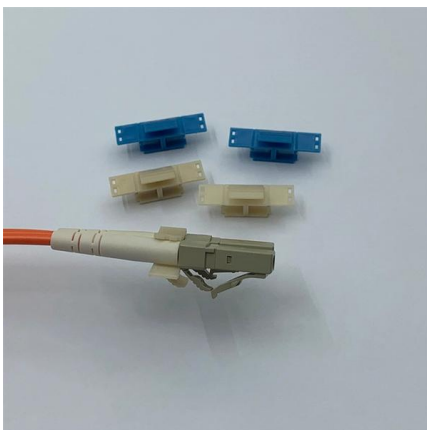

12 Cores Fiber Terminal Box-Termination Box-Fiber Optic Distribution Box

Model NO.: GD-1001 Type: Optical Fiber Distribution Box Wiring Devices: ODF Certification: ISO, RoHS Condition: New Trademark: Fibercome

[Contact Us](#)