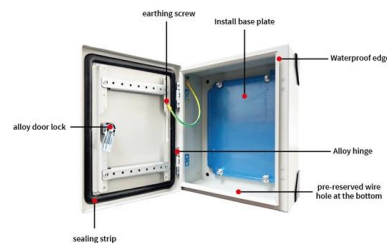

12 Cores Fiber Terminal Box-Termination Box-Fiber Optic Distribution Box

Model NO.: GD-1001 Type: Optical Fiber Distribution Box Wiring Devices: ODF Certification: ISO, RoHS Condition: New Trademark: Fibercome

[Contact Us](#)