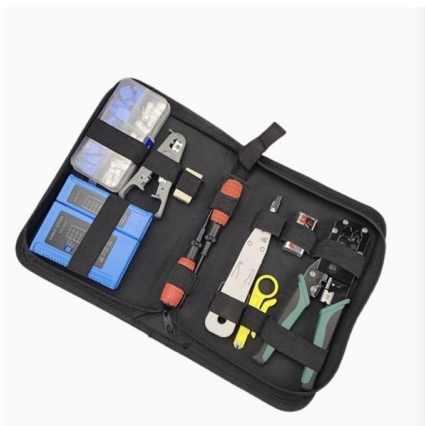

TOTEN Professional 42U Server Rack, 800W X 1000D

TOTEN Professional 42U Server Rack / Equipment Rack / Cabinet / Enclosure - 42U, 19" (W800 x D1000 x H2055mm) ASE81042 / GSE81042. Standard Scope

[Contact Us](#)