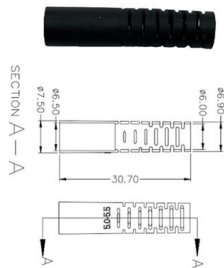

Dutch cable management rack 800mm deep

Dutch cable management rack 800mm deep

42U Deep 800mm Extra-Wide Rack , Eaton

Rack cabinet with 800 mm width houses, organizes and secures standard rack

[Contact Us](#)

42U Deep 800mm Extra-Wide Rack , Eaton

42U deep extra-wide rack enclosure houses, organizes and secures network equipment with extra room on the sides for cable management and PDU mounting.

[Contact Us](#)