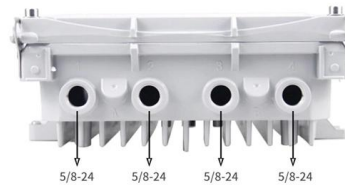

21050533 IDS2SDPNL00 price Weight Dimension

Buy 21050533 from Authorized Partner, ship and warranty by USA CANADA, find IDS2SDPNL00 FusionModule2000 price,description,Weight Dimension Volume on actfor.net

[Contact Us](#)