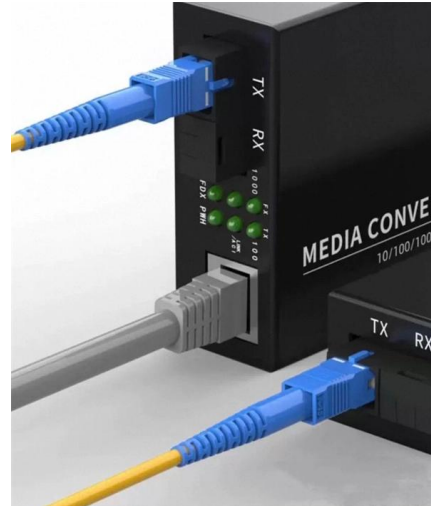

enclosures

Dell has introduced both wide and deep versions of the PowerEdge rack enclosures to address specific market requirements for additional space for power and cable management. The 42U and 48U

[Contact Us](#)

HCP326812N

I-Line circuit breaker panelboards are available as 400-1200 A main lugs only and 100-1200 A main circuit breakers. This HCP I-Line panelboard interior is a 1200A

[Contact Us](#)

Americas Europe Star Product Guide

- o NXP® Cortex(TM)-A9 Dual/ Quad 1.0GHz Processor
- o Supports Linux Ubuntu, Windows Embedded Compact 7 and Android 6
- o Wide operating temperature range (-20~60 °C)
- o Flat-sealed front multi

[Contact Us](#)