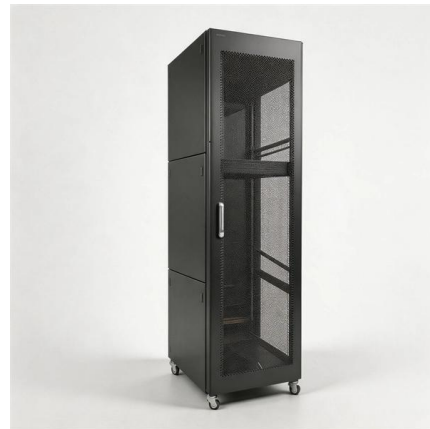

Apex® Fiber Optic Splice Closures

AFL's Apex line of fiber optic splice closures, designed for high-density splicing and reliable protection in various environments. Improve usability, decrease installation time, and increase network reliability

[Contact Us](#)