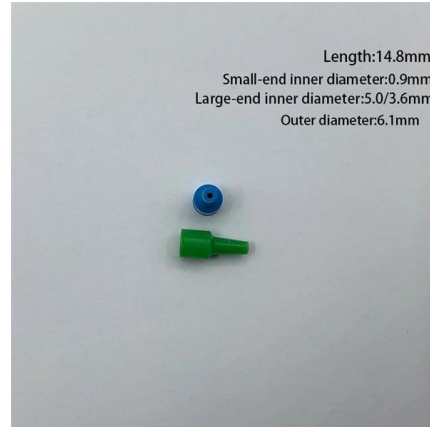

Guide to Fiber Optic Splice Closure: Importance, Types

Fiber optic splice closure plays a crucial role in the installation and maintenance of fiber optic networks. In this article, we will explore the various

[Contact Us](#)

Fiber optic splice closure

Fiber optic closures, fiber optic splice closure, fibre optic closure, dome type closure, inline type closure

[Contact Us](#)