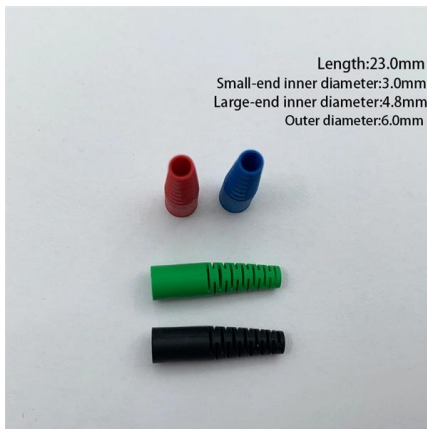

Cable Tray and Reels , Wire and Cable Management

Fast installation with dependable support. Everything you need to build a cable management system, including Cablofil wire mesh cable tray, ladder cable tray,

[Contact Us](#)

5"

Create a 45° or 90° downward angle in fiber cable trays with this elbow. Tool-free installation, flame-retardant PVC construction, and snap-on cover included.

[Contact Us](#)

Graybar , Homepage

Hier sollte eine Beschreibung angezeigt werden, diese Seite lässt dies jedoch nicht zu.

[Contact Us](#)