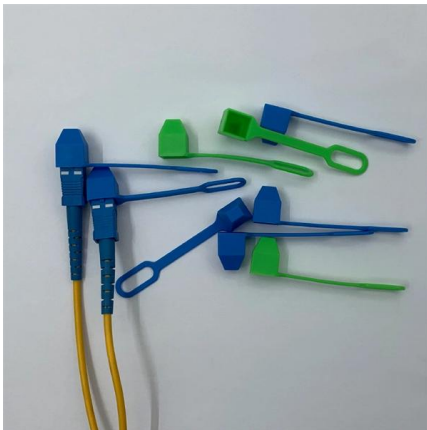

The aluminum I-beam design of ITray is perfect for industrial installations with large diameter cables in long span situations, minimizing total tray width and creating a smooth transition between straight

[Contact Us](#)

Cable Tray Design and Components Guide

This document provides information about cable trays and accessories, including straight cable trays, perforated trays, returned edge and flange types, and bent

[Contact Us](#)

RevitCity , Objects , Search For cable tray elbow

Share and download revit families, ask questions and share ideas in our forum and learn from our tutorials

[Contact Us](#)

A T& B Cable Tray Metallic cable tray

Introduction Cable tray wiring systems offer significant advantages over conduit pipe and other wiring systems. Cable tray is more cost efficient, more reliable, more adaptable to changing needs and

[Contact Us](#)