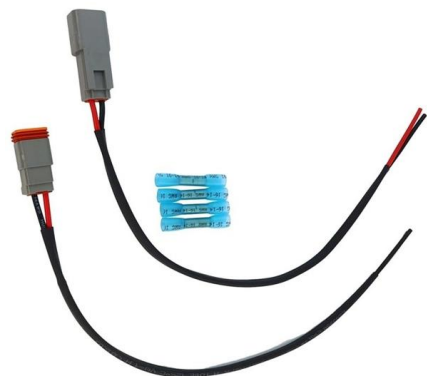

90 Degree Horizontal Elbows Catalog , PDF , Dimension

The document provides specifications for metallic cable tray elbows and fittings, including catalog numbers, dimensions, and fitting series. It details the standard

[Contact Us](#)