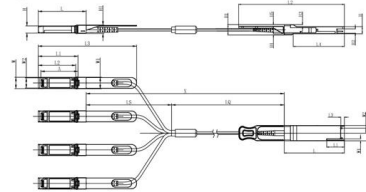

H3C Reviews, Ratings & Features 2026 , Gartner Peer Insights

Read the latest, in-depth H3C reviews from real users verified by Gartner Peer Insights, and choose your business software with confidence.

[Contact Us](#)

H3C

Switches, routers, access points y firewalls H3C. Soluciones de red seguras y escalables para entornos empresariales e industriales.

[Contact Us](#)

Switches-H3C

For the interconnection of outdoor scenarios, industrial switches are required. H3C industrial switches can operate in -40°C - 75°C environments for a long time, and use industrial components to reach

[Contact Us](#)