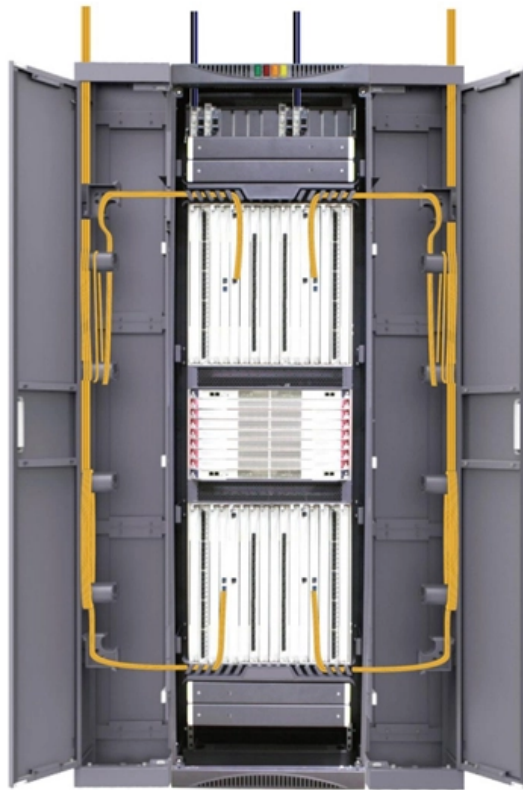

Does H3C make industrial switches

Overview

The H3C Industrial Ethernet 4300 switch series are industrial Ethernet switches designed for harsh environments and wide operating temperatures.

Does H3C make industrial switches