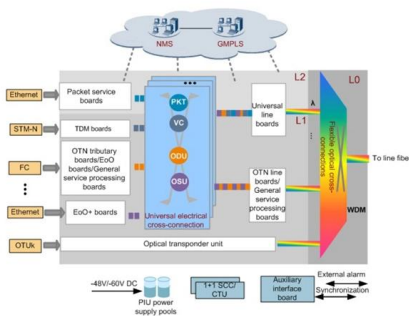

H3C IE4500-G Din-rail Series Industry Ethernet Switches-H3C

H3C IE4500-G series switches adhere to industrial grade hardware design and adopts highly reliable industrial grade components, while using the highly developed and tested Comware platform to

[Contact Us](#)