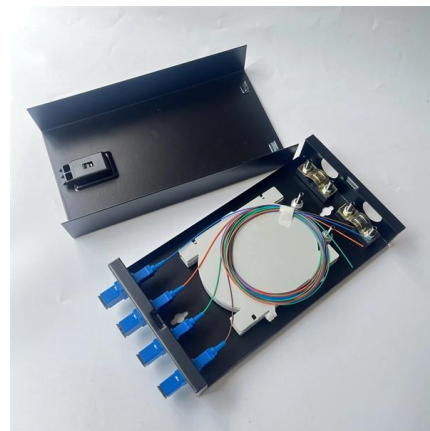

Amazon : Breaker Box

Mollom 6 Way Power Distribution Box with Bus Bars and Din Rail for Miniature Circuit Breaker MCB, Waterproof IP66. Padlock Available for Indoor and Outdoor Use Add to cart

[Contact Us](#)

Dinrail Distribution And Enclosure Box, Din Rail Junction

From adaptable DIN rail boxes to versatile DIN rail junction boxes and metal enclosures, OTRANS offers products that cater to every requirement, including

[Contact Us](#)

Adjustable Height Option For Waterproof Distribution Box Installation

Determining if a waterproof distribution box offers height adjustability depends on the specific mounting system and enclosure design. While the internal rail height is often fixed, external

[Contact Us](#)

ABS Surface Distribution Box WHT , IP65 Clear Door

The ABS surface distribution box WHT Series combines a tough ABS housing with a clear PC transparent door for instant visual checks. A factory-fitted DIN rail