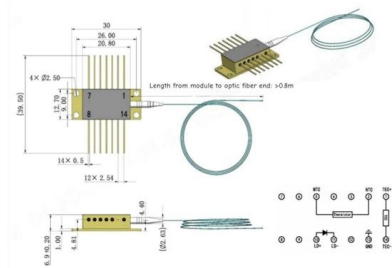

[Contact Us](#)

DIN Rail Mount Enclosures - Compact Electrical Boxes for Terminal

Shop our collection of DIN rail mount enclosures, designed to house components that snap directly onto standard DIN rails for streamlined electrical panel assembly. Ideal for industrial automation, control

[Contact Us](#)

Understanding Distribution Boxes: A Comprehensive Guide

A distribution box, also known as a power distribution box or electrical distribution box, is used to distribute electrical power safely to multiple

[Contact Us](#)

Outline drawings
mm

6 Way Surface Mount Unpopulated Din Rail Distribution Box

Description The 6 Way Surface Mount Unpopulated DIN Rail Distribution Box is a versatile electrical enclosure designed to provide a centralized solution for distributing power or signals. It is specifically