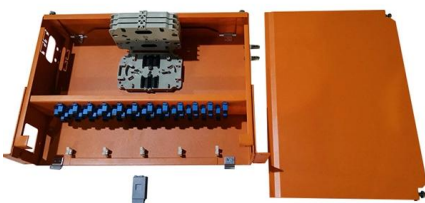

Dinrail Distribution And Enclosure Box, Din Rail Junction

From adaptable DIN rail boxes to versatile DIN rail junction boxes and metal enclosures, OTRANS offers products that cater to every requirement, including

[Contact Us](#)

Adjustable Height Option For Waterproof Distribution Box Installation

Determining if a waterproof distribution box offers height adjustability depends on the specific mounting system and enclosure design. While the internal rail height is often fixed, external

[Contact Us](#)

ABS Surface Distribution Box WHT , IP65 Clear Door

The ABS surface distribution box WHT Series combines a tough ABS housing with a clear PC transparent door for instant visual checks. A factory-fitted DIN rail

[Contact Us](#)