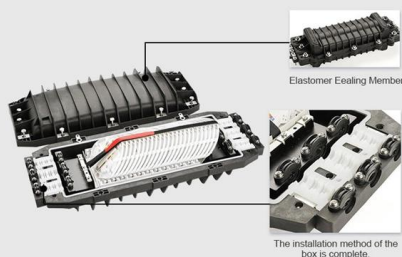

Product Structure