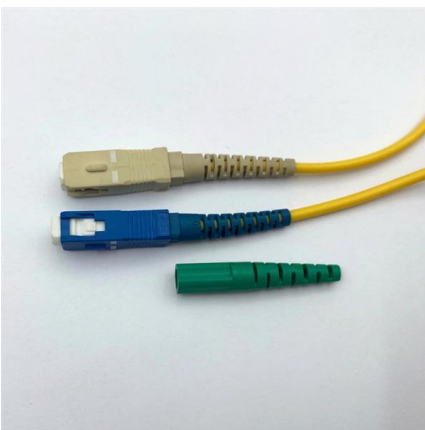

Accessories for mounting and junction boxes

Wall clamps AS8.13 are used for attaching mounting boxes AU3.2 or AU5.2 to a 12-13 mm thick board wall. The box is pushed through the hole from behind of the

[Contact Us](#)

How to Choose the Right Wall-Mount Box for Compact

Discover how to select the perfect wall-mount box for machinery and control panels. Learn about footprint optimization, IP rating selection, and

[Contact Us](#)

Pre-Terminated Patch Panel

- Standard 19" width
- Max 144 fibers in 1U
- Ultra-High Density Ready

StarTech 28-Inch Wall-Mount Media Enclosure,

Amazon : StarTech 28-Inch Wall-Mount Media Enclosure, Cable Management Box for Network Distribution, Structured Media Enclosure :

[Contact Us](#)

Box Mounting Brackets

Box Mounting Brackets The box mounting bracket attaches boxes to wood or metal studs.

[Contact Us](#)