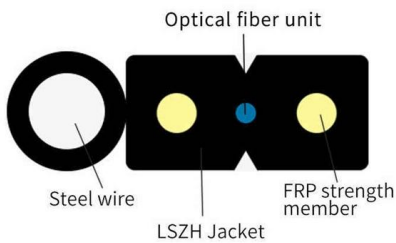

lock

Wall-mounted metal distribution box with lock
Product Code: TWT-DB10-xxP/KM Wall-mounted metal distribution box with lock Model range
Description

[Contact Us](#)

The Best Solution to Install Components Inside The Distribution Box

All the components, wires and connections are under the protective cover due to the same height, therefore, it is safer to use. What's more, it is welding-free and suitable for all electrical

[Contact Us](#)

Enclosure Mounting, Hardware & Fasteners

Our enclosure mounting and hardware solutions help ensure secure installation, reliable performance, and long-term protection for enclosure systems across

[Contact Us](#)