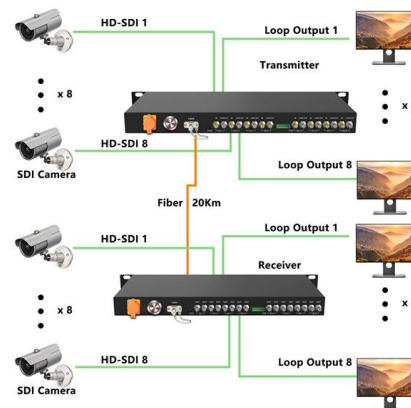

Best Wall Mount Brackets for Electrical Boxes and Low Voltage

October 26, 2025 Finding the right wall mount bracket for electrical boxes can streamline remodeling projects, improve safety, and deliver a clean, professional finish. This guide highlights five top options

[Contact Us](#)