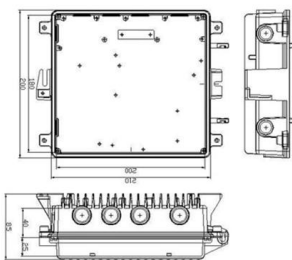

Wall Mounted Distributors

Wall Mounted Distributors are Power Distribution Units (PDU/ Distros) with quick and simple installation that saves time. Customized solutions available.

[Contact Us](#)

Electrical Box Mounting Brackets at Lowes

Find electrical box mounting brackets at Lowe's today. Shop electrical box mounting brackets and a variety of electrical products online at Lowes .

[Contact Us](#)