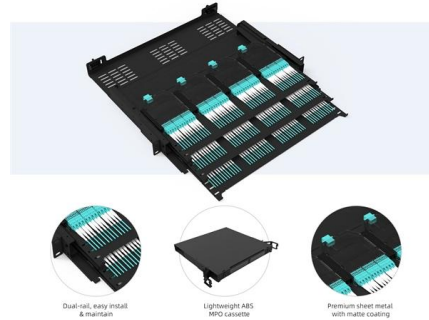

[Contact Us](#)

How to Choose the Right Wall-Mount Box for Compact

Discover how to select the perfect wall-mount box for machinery and control panels. Learn about footprint optimization, IP rating selection, and

[Contact Us](#)

Pre-Terminated Patch Panel

- Standard 19" width
- Max 144 fibers in 1U
- Ultra-High Density Ready

StarTech 28-Inch Wall-Mount Media Enclosure,

Amazon : StarTech 28-Inch Wall-Mount Media Enclosure, Cable Management Box for Network Distribution, Structured Media Enclosure :