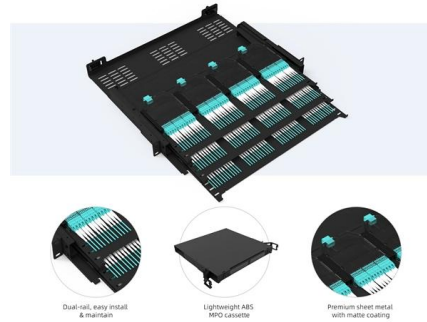

[Contact Us](#)

Pre-Terminated Patch Panel

- Standard 19" width
- Max 144 fibers in 1U
- Ultra-High Density Ready

Control and distribution boxes made of stainless steel Series 8150

R. STAHL Series 8150 control and distribution boxes are made of brush-finished stainless steel (1.4301, AISI 304 or 1.4404, AISI 316L) and are extremely robust: High-quality seal materials make them