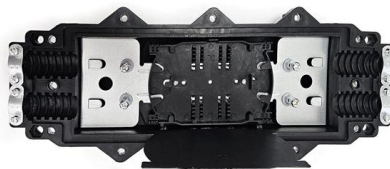

Ex Local Control Stations & Distribution Boxes

Atex control stations, explosion protected control units and distribution boxes made stainless steel maritime grade AISI 316L or AISI 304L. Atex Delvalle provides a

[Contact Us](#)

Control panels , Distribution boards , Ex , Ex d , Ex de , ATEX