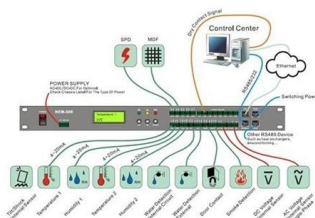

Septic Distribution Boxes , Concrete