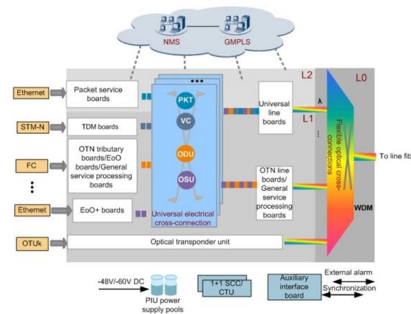

Sicherungskasten

Whether you are looking for a set of components for the control of industrial systems or material for safe power distribution and reliable electrical installation in the hobby garage.

[Contact Us](#)