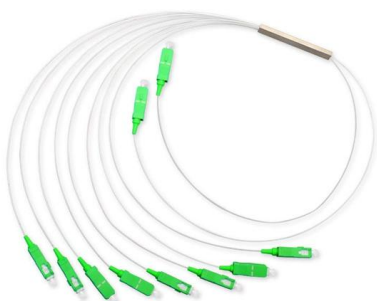

Distribution box slide plate

Distribution box slide plate

Liquid Distributors - Chemispan

The Trough Style Distributor consists of several long "troughs" that receive liquids from one or more parting boxes. The parting box promotes proportionate liquid

[Contact Us](#)

Gland plates

The divided gland plate supports simple mounting on the enclosure and offers a range of different installation options. For simple insertion of cables with and

[Contact Us](#)