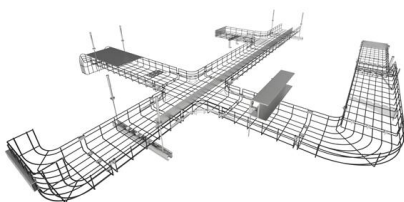

Distribution Box with Gland Plate (BJS1)

With 20 years' experience in electrical industry, is the leading manufacturers of distribution boxes in China, specialized in producing and reserching all kinds of

[Contact Us](#)