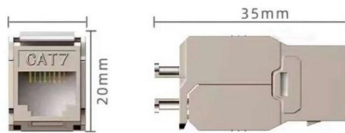

Distribution Plates for FO Wall Distributors and FO Splice Boxes

Components in the Telegärtner Online-Catalogue: Find Distribution Plates for FO Wall Distributors and FO Splice Boxes for building and floor cabling.

[Contact Us](#)

Slide Bearing Plates - Products , Piping Tech

Slide bearing plates are used for a large variety of applications. Slide plates can be used for pressure vessels, structural steel, pipe support and much more and provide a low amount of friction.

[Contact Us](#)