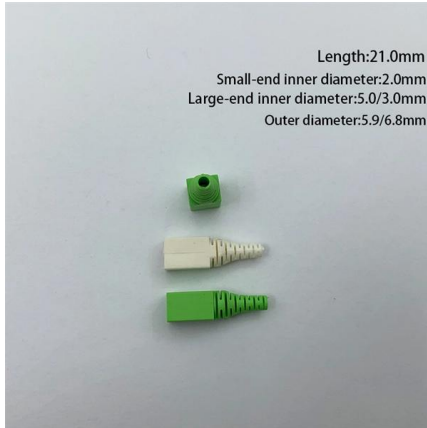

Distribution box cover plate is pure white

Distribution box cover plate is pure white

Round Blank Ceiling Outlet Cover for 4" Electrical Box

Save time & money. Solid white 4" box round ceiling blank switch plates made in USA. Find 100's of sizes, switches & outlets, fast shipping at Kyle Switch Plates.