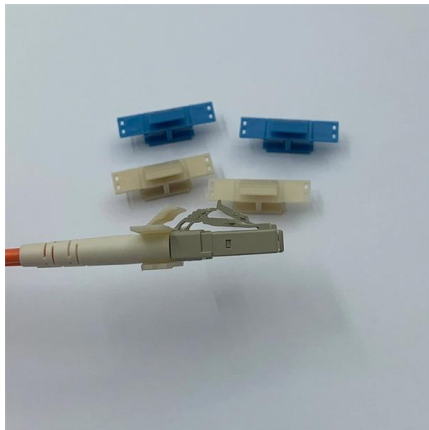

3.5" Round Single Outlet Cover Plate

Buy white 3.5" round single outlet cover plate for ceiling or octagon box. Made in USA. Find 1000s of custom sizes, devices, fast ship - Kyle Switch Plates.

[Contact Us](#)

Cover Plates

Discover ARB's extensive range of cover plates for switches, sockets, and isolators, ensuring a neat and professional finish to your installations.

[Contact Us](#)

Electrical Box Cover Plate: vs. Others, Key Differences

Discover the key differences between electrical box cover plates and other lighting options in this insightful article.

[Contact Us](#)