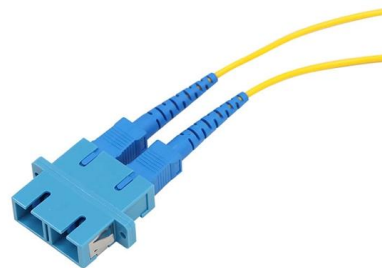

CBP , Electrical box covers , Steel City , Boxes & Commercial Fittings

Home Boxes & Commercial Fittings Steel City
Electrical box covers View Larger Representative
Image Catalog No. : CBP Description: CONCRETE
BX COVER PLATE,STL,1/2& 3/ UPC:
785991102604

[Contact Us](#)