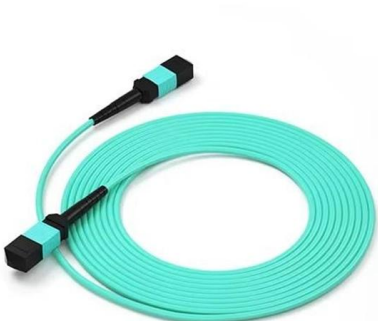

6 Way MCB Distribution Box Cover Waterproof Plastic

6 way Electric Waterproof Transparent Contact Protection power Window Hood Cover IP67 three phase Cover mcb window Switch Distribution Box. The 6 way

[Contact Us](#)