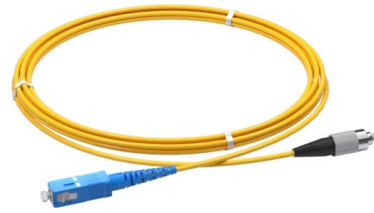

BS EN 10365:2017

BS EN 10365:2017 is a British Standard that specifies the dimensions and masses of hot rolled steel channels, I and H sections, and supersedes BS 4-1:2005. It was published by the British Standards

[Contact Us](#)

Distribution Box : Final Distribution

Find distribution boxes that are designed to perform and last longer. Our range of distribution boards provides utmost safety as per international standards. Himel

[Contact Us](#)

Metal Electrical Box

The metal distribution boxes and boards that we offer have a wide range of applications. Find metal electrical boxes at low prices and buy now!

[Contact Us](#)