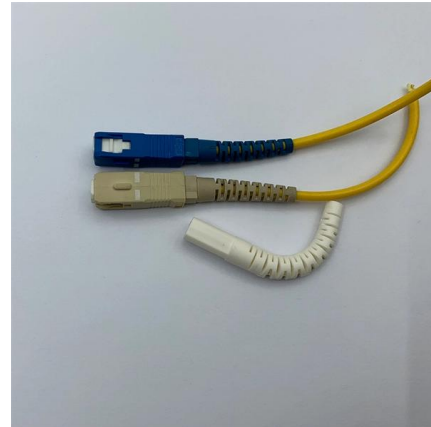

Stainless steel enclosures/distribution boxes/cabinets

BARTEC stainless steel housings and distribution boxes are designed and approved for Zone 1 and 2 as well as Zone 21 and 22. They are particularly suitable for applications under extreme

[Contact Us](#)

Metal Distribution Box, MDC Series, Sieben Group Co., Ltd.

Application MDC series metal distribution boxes are designed for safe, reliable distribution and control of electrical power as service entrance equipment in

[Contact Us](#)