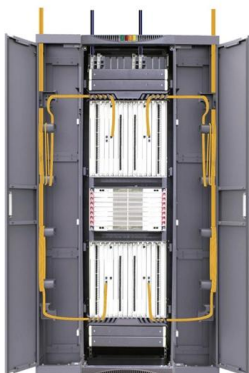

Metal Distribution Box,MDB Series,Sieben Group Co., Ltd.

Application MDB series metal distribution boxes are designed for safe, reliable distribution and control of electrical power as service entrance equipment in

[Contact Us](#)