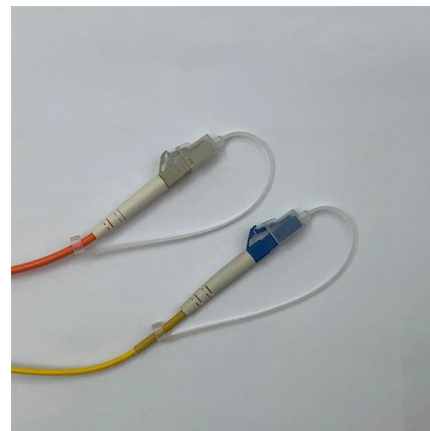

RAL7032 color metal distribution box for electrical boards

Exterior color RAL7032 color, also known as egg lime, is a medium brightness gray with a warm tone. The application of this color not only makes the distribution panel box practical, but also adds a

[Contact Us](#)