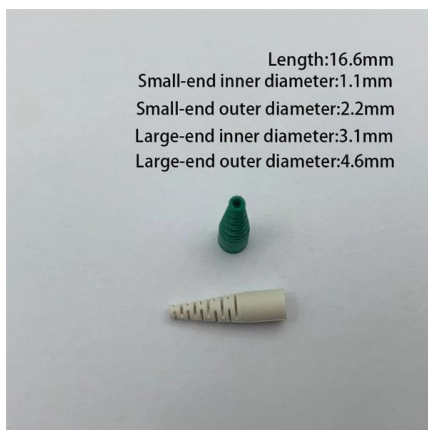

Steel Sheet General Electric Waterproof Ral 7032 Switchboard Panel

Supply:Enclosure, door,Galvanized or orange painted mounting plate, locking system, gland plate, sealing gasket and fixing accessories. Customized size, thickness, process requirements is accepted.

[Contact Us](#)