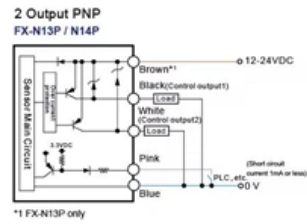

Distribution box 7032 color

Overview

Exterior colorRAL7032 color, also known as egg lime, is a medium brightness gray with a warm tone. Supply:Enclosure, door,Galvanized or orange painted mounting plate, locking system, gland plate, sealing gasket and fixing accessories. Durable and Rugged Design: This product is designed to withstand mechanical impacts with an IK10 rating, ensuring it remains functional even in harsh environments. Warranty Service:We 100% Gurantee your Satisfaction1 Pls report us if there are any problem, we will solve it ASAP.