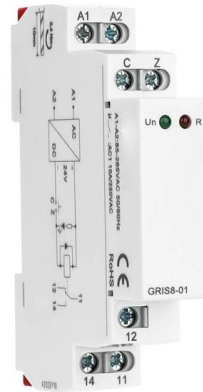

IP65 RAL 7032 Cold Rolled Steel Metal Distribution Box Excellent

IP65 RAL 7032 Cold Rolled Steel Distribution Box Excellent Weather Resistance CE Certified Powder Coated Circuit Board

[Contact Us](#)