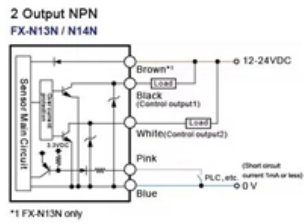

Distribution box 7032 color

Overview

Exterior colorRAL7032 color, also known as egg lime, is a medium brightness gray with a warm tone. Supply:Enclosure, door,Galvanized or orange painted mounting plate, locking system, gland plate, sealing gasket and fixing accessories. Durable and Rugged Design: This product is designed to withstand mechanical impacts with an IK10 rating, ensuring it remains functional even in harsh environments. Warranty Service:We 100% Gurantee your Satisfaction1 Pls report us if there are any problem, we will solve it ASAP.