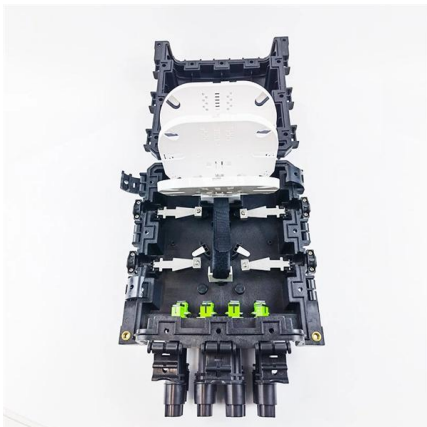

380v Distribution Box

Discover 380V power distribution box solutions with CE certification, ideal for reliable cable converter box setups in industrial settings.

[Contact Us](#)

Complete Set Low-Voltage Industrial Power Distribution Cabinet 380V

Complete sets of distribution boxes, distribution panels, control panels, control boxes, power supply cabinets, electrical cabinets, etc.

[Contact Us](#)

Complete Set 380V Low Voltage Switchgear 2000A Main Power Distribution

Mawei Harbor is the closest to us. Q: What can I buy from you? Complete sets of distribution boxes, distribution panels, control panels, control boxes, power supply cabinets, electrical cabinets, etc.

[Contact Us](#)