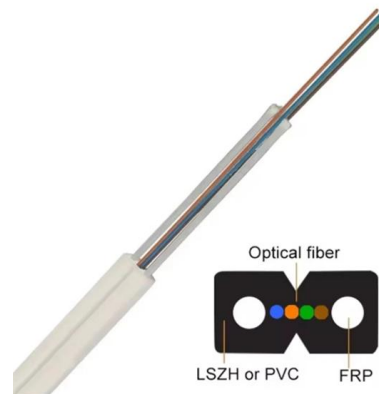

LED Distribution Box terminalLED®

LED Distribution Box terminalLED® terminalLED® S 3050 - triple distribution box for LED spots in series connections

[Contact Us](#)