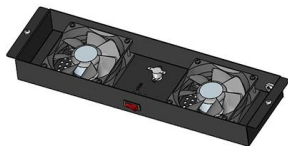

Distribution Box 3050

Overview

The Metway TerminaLED S 3050 allows series-connected LEDs to be wired up quickly and easily, using standard 2-core cable. Deliveries within Germany take 2-3 days beginning after receipt of payment, for deliveries to invoice beginning with the shipment, for deliveries to cash on delivery beginning with receipt of order. You only need two things for installation - a twin cable and terminaLED® - and then you are ready to start with the quick installation of your LED spots. Ideally suited for LED lighting in kitchens, furniture, trade show booths and many other applications. Durable ABS Plastic Build: Lightweight yet sturdy construction ensures long-lasting performance while allowing seamless. Our flexible distribution boxes enable reliable, decentralised signal transmission and power transmission up to protection class IP67 - wherever passive distribution boxes are required. Often times a series of LED spots are created using pre-assembled cables with LED plug connectors and distributors.

[Contact Us](#)

3050 Distribution Box for High Power LEDs Connected

The Metway TerminalLED S 3050 allows series-connected LEDs to be wired up quickly and easily, using standard 2-core cable. The innovative Y-distribution box

Buy Adels Contact LED Distribution Box, IDC, 3 Poles, 150V, 6A, 0.34 0.5mm², Light Grey. Shop our latest DIN Rail Terminal Blocks offers. Free Next Day Delivery available.

[Contact Us](#)

Polylok Roto-Flow Distribution Box Flow Equalizer for 4"

3050-4 - A SIMPLE SOLUTION TO EQUALIZE FLOW FROM ADISTRIBUTION BOX! The Roto-Flow is a fast and easy low cost solution to regulate the flow

[Contact Us](#)

Adels LED triple distribution box terminaLED®

terminaLED® S 3050 - triple distribution box (series connection) Amount Netto Brutto from 1 1,64 EUR 1,95 EUR Prices plus shipping costs Part number: LT-2438 Target country of delivery Amount Add to cart