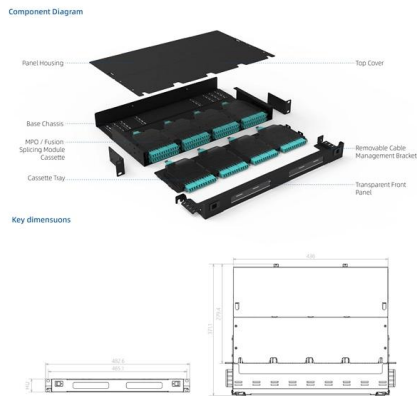

Sicherungskasten

Various versions of distribution boxes, a large selection of materials, voltage ranges, rated currents and IP protection types / protection classes for indoor and outdoor use, as well as a wide range of

[Contact Us](#)

terminaLED® P 3050

terminaLED® P 3050 - triple distribution box for LED spots in parallel connections Technical data

[Contact Us](#)