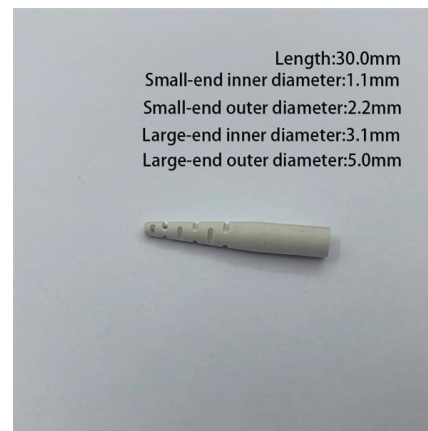

Polylok Roto-Flow Distribution Box Flow Equalizer for 3" Pipe

3050-3 - A SIMPLE SOLUTION TO EQUALIZE FLOW FROM A DISTRIBUTION BOX! The Roto-Flow is a fast and easy low cost solution to regulate the flow

[Contact Us](#)