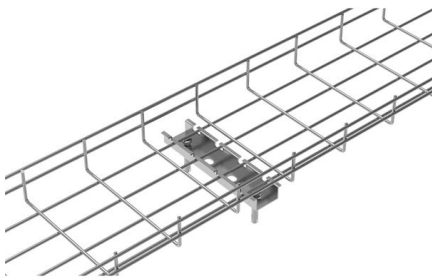

Dimensions of the metal plate in the distribution box

Dimensions of the metal plate in the distribution box

Distribution Box: Types and Functions , Axis-Electricals

A distribution box ensures that electrical supply is distributed in the building, also known as a distribution board, panel board, breaker panel, or electric panel.

[Contact Us](#)

METAL DISTRIBUTION BOX

VM-DBM range of surface type metal distribution boxes or metal clad consumer units are available in up to 13* different sizes to suit your needs.

[Contact Us](#)

METAL DISTRIBUTION BOARD JXF 40/60/20 , ELMARK

METAL DISTRIBUTION BOARD JXF 40/60/20 brand ELMARK with 3+2 warranty. Check out and the other products in the category Metal distribution boards.

[Contact Us](#)

Distribution Box

Metal Distribution Box Features Continuously welded seams
Foam-in-place seamless gasket
120-degree opening heavy-duty industrial hinges
IP66 protection rating against dust and water according

[Contact Us](#)

METAL DISTRIBUTION BOX

METAL DISTRIBUTION BOX VM-DBM range of surface type metal distribution boxes or metal clad consumer units are available in up to 13* different sizes to suit your needs.