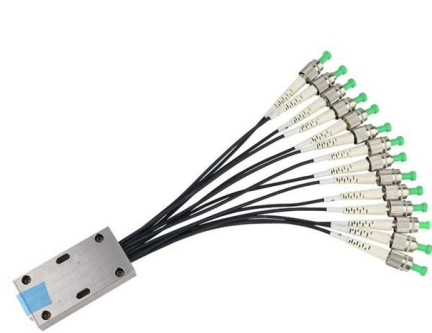

Distribution Box

Plastic Electrical Box, also known as a consumer control unit or electricity control unit. It is a device that is a type of distribution board that helps in protecting

[Contact Us](#)