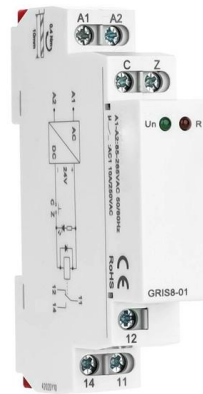

### **XM distribution box-Rongtai Automation - Expert in Smart Building**

XM distribution box The XM(W) distribution box is suitable for single-phase, three-wire, or three-phase five-wire terminal circuits with rated voltages of 230V or 400V and rated currents of 250A or less. It is