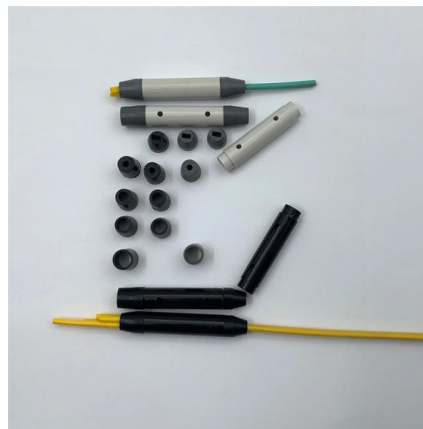

Distribution box , PDF

This document provides specifications for various types of plastic distribution boxes, including their dimensions and features. It describes HA, HK, and LGD series

[Contact Us](#)