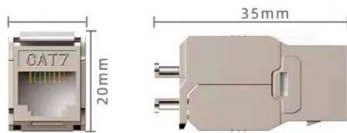

### Dell Micro 815 Modular Data Center Brings Liquid

The Dell Micro 815 Modular Data Center offers up to three racks of gear to harsh environments and can be configured with liquid cooling.

[Contact Us](#)