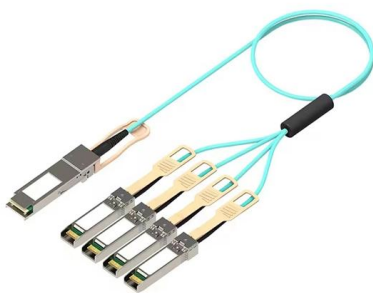

Telecommunications Enclosures & Cabinets , Bison Profab

Telecommunications enclosures are used in protecting electrical equipment in charge of transporting voice, video and other data for a number of industries. Telecommunications companies rely on

[Contact Us](#)

Terminal and Junction Boxes (Ex e, Ex i, Ex op) , Explosion Protection

A wide selection of terminal types, cable glands, and accessories allows for full customization of terminal boxes and junction boxes according to specific project requirements in hazardous areas.

[Contact Us](#)

Telecommunication Cabinets

A range of enclosures designed for inside telephone exchanges to house standard telecommunication equipment and accessories.

[Contact Us](#)