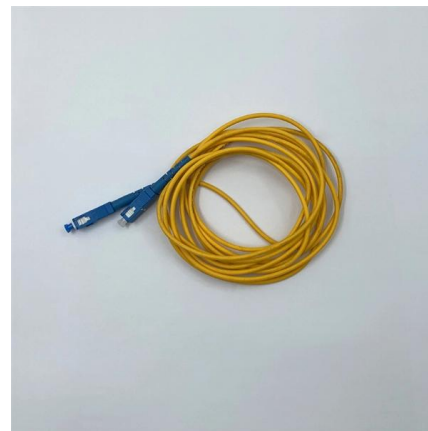

HELIAX® Direct tail, 2 single mode fiber, 6 mm cable, DLC at RRU, outdoor fiber connectors compatible with ODC interface for direct breakout connection,

[Contact Us](#)

Understanding the Duplex LC Connector: The Go-To

Dive into fiber networking excellence with fibermall about. Explore the essential guide to the Duplex LC Connector. Elevate your connections!

[Contact Us](#)

Dlc tail , Roblox Item

Dlc tail is a Roblox UGC Waist Accessory created by the user fcochohvjud. It's for sale. Created Nov 22, 2025, it has 0 favorite and its asset ID

[Contact Us](#)

Fiber tail fiber

They are made up of thin strands of glass or plastic fibers that are used to transmit light signals. The light signals are used to carry digital data, voice, and video signals over long distances.