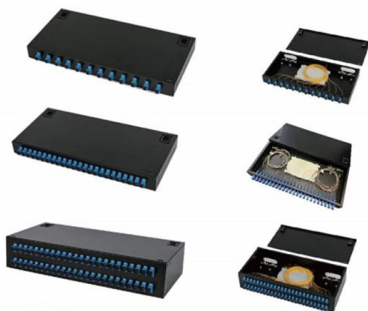

The function of tail fibers in triggering baseplate expansion of

Abstract Normal particles of bacteriophage T4 have six long tail fibers attached to a hexagonal baseplate. T4 particles having various complements of tail fibers were prepared by in vitro

[Contact Us](#)