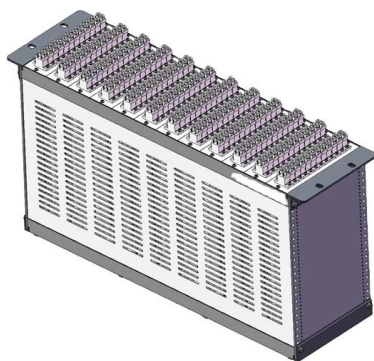

Armoured Optical Fiber Cable Assembly DLC-DLC