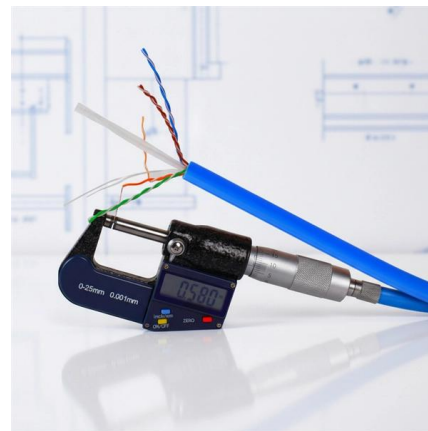

Custom Electrical Distribution Boxes: Tailored Solutions for Industrial

Introduction In today's rapidly evolving industrial landscape, electrical distribution systems need to be safe, reliable, and tailored to specific applications. Off-the-shelf solutions often fail to meet

[Contact Us](#)

Portable Power Distribution Units & Boxes,