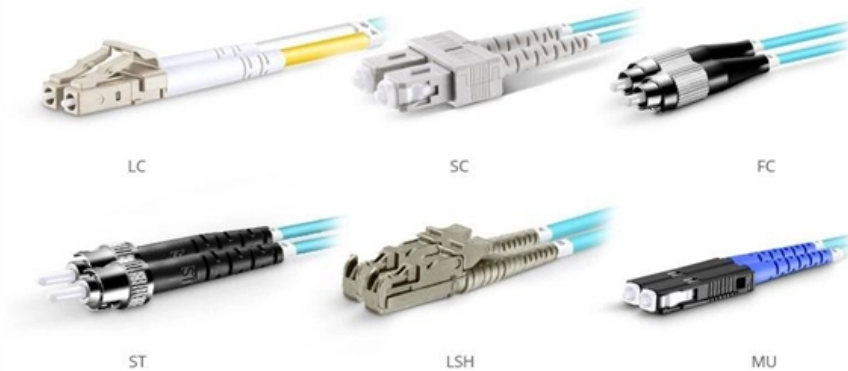

Customized beam splitter for broadcasting 5 x 2-way splitters

OM3 Fiber Patch Cable Family

Customized beam splitter for broadcasting 5 x 2-way splitters

What Makes The Best Coaxial Cable Splitter? (A Buying

Selecting the best coaxial cable splitter is essential for ensuring optimal signal distribution, but with numerous options available, it can be challenging to decide

[Contact Us](#)

BlueRigger 2-Way Coaxial Cable Splitter (RG6 Two

About this item 2-WAY COAXIAL SPLITTER: BlueRigger Coax Splitter converts a single digital signal into two signals and supports up to 2.3 GHz output with 5

[Contact Us](#)

Unicable II(TM) 2

Unicable II(TM) 2- way splitter, 5-2400 MHz This Unicable (TM) splitter supports bidirectional distribution of DC and RF signals. It enables control signals and

[Contact Us](#)

Beam Splitters - optical power splitter, beamsplitter, thin

Beam splitters are devices for splitting a laser beam into two or more beams. There are different types, including polarizing and non-polarizing versions.