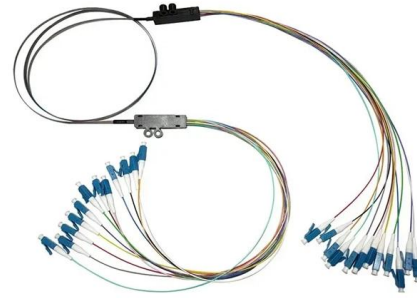

ScreenBeam MoCA 2.5 Network Adapter (Model:

About this item The ScreenBeam MoCA 2.5 Network Adapter creates 1 GBPS ethernet over coax connection between your access point and your router for

[Contact Us](#)

GE 2-Way Coaxial Cable Splitter, 5-900 MHZ Range,

The GE 2-way coaxial splitter splits a single incoming cable or satellite signal coming from your cable or satellite receiver, VCR, or antenna into multiple outgoing signals.

[Contact Us](#)

Coaxial Cable Splitter,Support 10-2602MHz,RG6 RG59

Coaxial Cable Splitter,Support 10-2602MHz,RG6 RG59 Coax Compatible,Work with MoCA2.5 and MoCA3.0, CATV, Satellite TV, Antenna,

[Contact Us](#)

Optical Beamsplitters , Beamsplitter Selection , Edmund

Beamsplitters are optical components used to split input light into two separate parts. Beamsplitters are common components in laser or illumination systems.