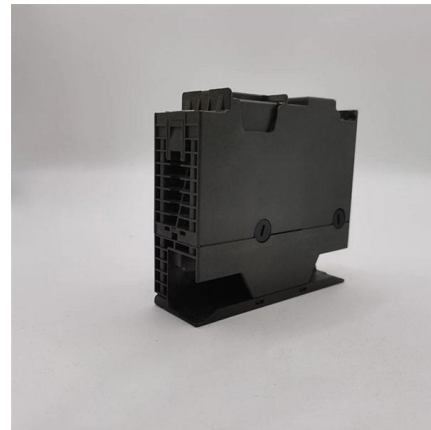

### Fiber Optic Patch Cord

Fiber Optic Patch Cord In this category, you will find various duplex and simplex LC/SC/FC/ST/Uniboot LC/MDC fiber optic patchcords, which are used to connect

[Contact Us](#)

### Optical fiber connector

An optical fiber connector is a device used to link optical fibers, facilitating the efficient transmission of light signals. An optical fiber connector enables quicker

[Contact Us](#)