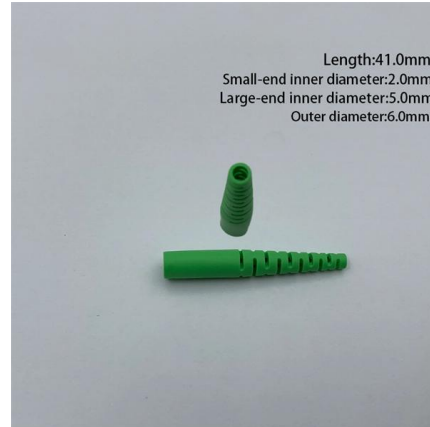

[Contact Us](#)

Custom Fiber Optic MST Box Solutions for Fiber

Custom MST Box for FTTH. Pre-terminated, IP68-rated, and fully customizable enclosures for fast, reliable fiber network deployments.

[Contact Us](#)