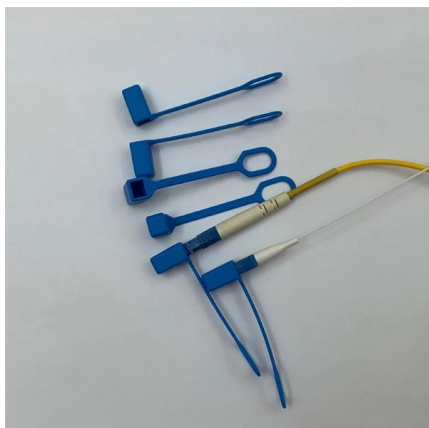

OEM Fiber Optic Box Solution

For endpoint connections, we supply fiber terminal boxes and fiber termination boxes suitable for FTTH and data center deployments. All products are manufactured

[Contact Us](#)

Fiber Terminal Box

Fiber Terminal Boxes GAO Tek's fiber terminal boxes are devices used in fiber optic networks to terminate and manage fiber optic cables. Our boxes serve as a connection point for incoming and

[Contact Us](#)

Fiber Optic Demarcation Boxes

Vertically integrated with our cable assembly, fiber optic cable, injection molding, and metal stamping factories, we can design and fulfill almost any application while

[Contact Us](#)

Fiber Optic Terminal Box China Manufacturer , Hello Signal

Explore Hello Signal's range of IP65/IP68 Fiber Optic Terminal Box, designed for optimal fiber distribution in diverse environments. Our terminal boxes are

[Contact Us](#)