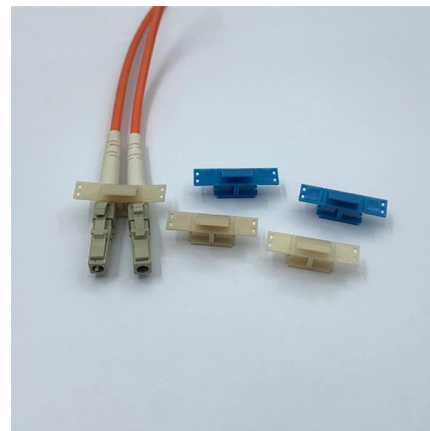

Fiber Terminal Box

We specialize in supplying Fiber Faceplates and Fiber Terminal Boxes, offering a diverse range of popular styles available in the market. Moreover, we provide

[Contact Us](#)

High-Quality Fiber Optic Terminal Boxes