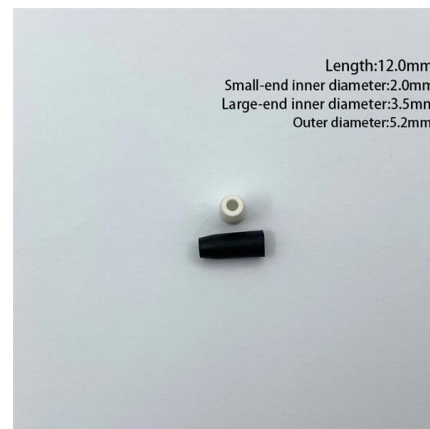

A Step-by-Step Guide to Wiring an Electrical Panel Box

Find out how to properly wire an electrical panel box with a comprehensive diagram and step-by-step instructions.

[Contact Us](#)