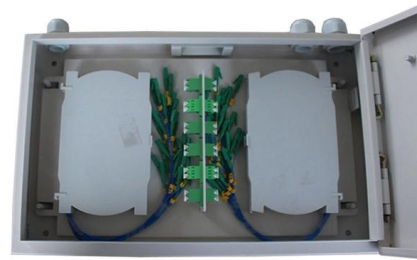

UTEPO 16/24 Ports Full Gigabit L2 Managed PoE Switch

UTEPO full Gigabit L2 managed PoE switches provide 16/24 Gigabit RJ-45 ports, which offer a max 30W PoE per port complying with the standard of IEEE 802.3af/at.

[Contact Us](#)

Power over Ethernet (PoE, PoE+, UPOE, UPOE+)

In this lesson, we are going to learn what is Power over Ethernet. What is the difference between the different standards PoE, PoE+, UPOE, and UPOE+? How

[Contact Us](#)

Full UniFi Network Setup

In this 5th episode of the Full Network Setup I will be showing you how to connect up a UniFi USW-Aggregation switch and a USW-24-POE 24 Port POE Switch up t

[Contact Us](#)