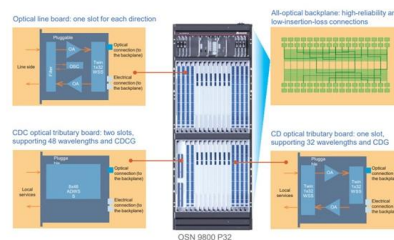

Contact Us

For datasheets, pricing, or custom fiber access solutions, please visit:
<https://www.frindel.es>