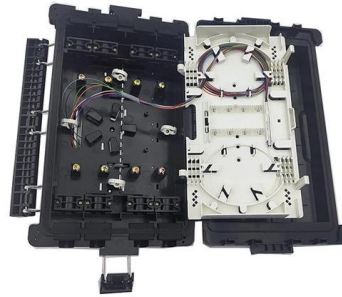

8 Port PoE Switch Gigabit 120W, Gigabit Unmanaged

8 Port PoE Switch Gigabit 120W, Gigabit Unmanaged Ethernet Switch, Plug & Play, 802.3af/at Compliant, Metal Housing, 8-Port Network Switch for Home/Office

[Contact Us](#)

SSCPOE Custom Integration

Just wanted to share a new custom component (integration) that I have been working on for SSCPOE STEAMEMO cloud-managed POE switches.

[Contact Us](#)