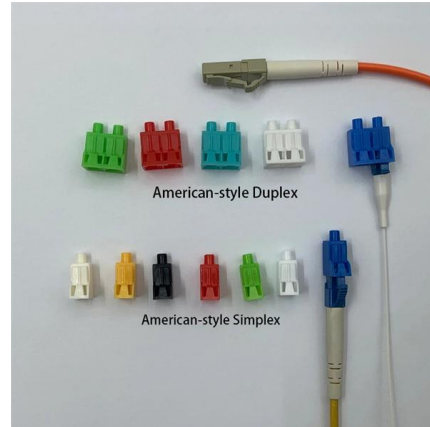

PoE Switch: Managed vs. Unmanaged, What's The

This article will explore all these poe switch options to help you determine the best choice for your network needs.

[Contact Us](#)

LPO-MSA

The focus of the LPO MSA is to specify module and network equipment level interoperability requirements that span both electrical and optical technologies.

[Contact Us](#)

What Is a PoE Switch (Power over Ethernet) and How Can It

Power over Ethernet (PoE) can make your life way easier when you're setting up IP security cameras. In this video, we walk you through everything you need to know about PoE and about IPCamPower, a

[Contact Us](#)