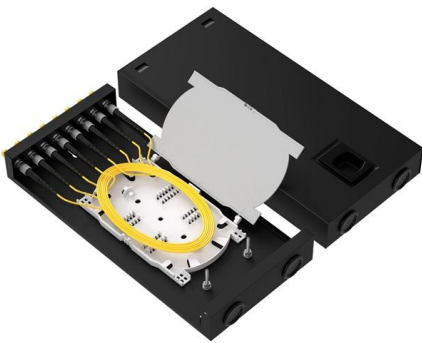

Contact Us

For datasheets, pricing, or custom fiber access solutions, please visit:
<https://www.frindel.es>