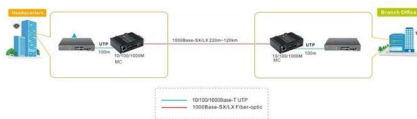

Curved Wire Mesh Cable Tray

Height is 35-50-75 and 100mm and the width can be up to 50-600mm. Wires used in the tray vary between Ø4mm, Ø4,5mm and Ø5mm. Wire mesh cable trays are supplied in Standard lengths of

[Contact Us](#)