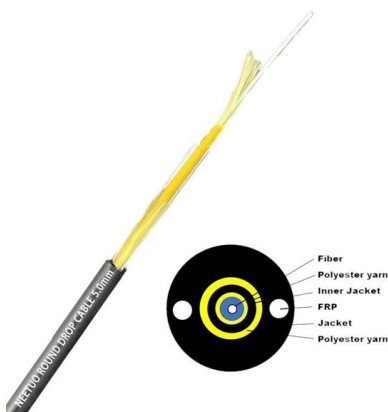

Best Practice Guide to Cable Ladder and