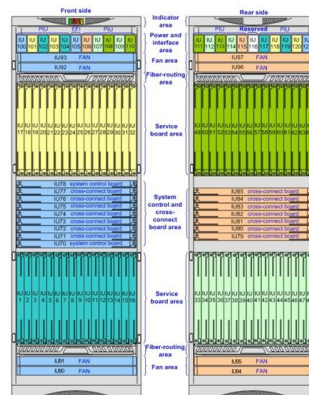

[Contact Us](#)

How Cell Towers Work to Keep Your Networks

Cell towers make wireless communication networks possible. Here's the technology & engineering that underpins so much of our world today.

[Contact Us](#)

5G Range Calculator

One of the biggest differences between 4G and 5G is the lower coverage range specially when it comes to mmWave frequencies. In this post we use the 5G

[Contact Us](#)

What Is a Cell Tower and How Does a Cell Tower Work?

What is a Cell Tower? Cell towers, also known as cell sites, are where electric communications equipment and antennae are mounted, allowing

[Contact Us](#)

Safe EMF Distance From Cellphone Towers Calculator