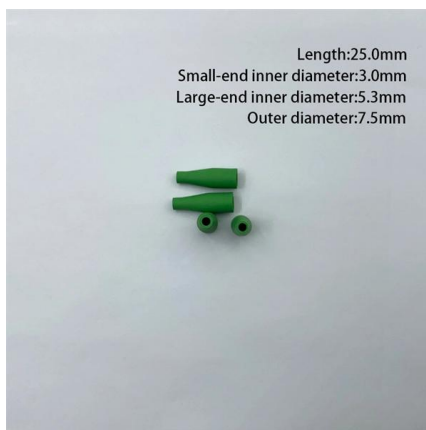

What is a Core Switch , Functions and Difference over Normal Switch

It is a powerful backbone switch in the center of the network core layer, which centralizes multiple aggregation switches to the core and implements LAN routing.

[Contact Us](#)

How To Connect A Hard Drive To My