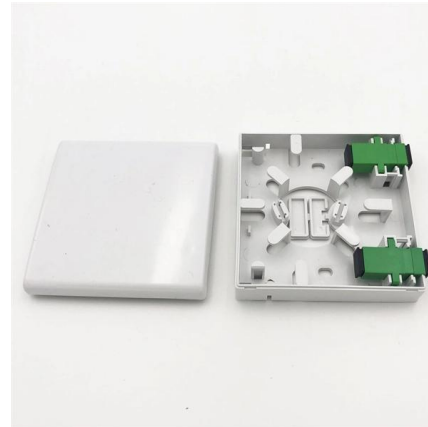

Nikou Hard Disk Selector, HDD Computer Power

Widely Use: HDD power switch is suitable for desktop computer optical drive, extended power supply, multiple hard disk control, multiple system switching

[Contact Us](#)

Kingwin HDD-PS6 Hard Drive Power Switch Review

Kingwin's HDD-PS6 Power Switch allows consumers to turn hard drives and SSDs on and off with the push of a button.

[Contact Us](#)

The best brand/model relative a hard drive power switch module

Hello fellows, Which the best hard drive power switch module for 3.5 inch SATA HDD? I have six SATA HDD which I need to handle. I only power on/off with system (OS) down (I don't intend use hot plug).

[Contact Us](#)