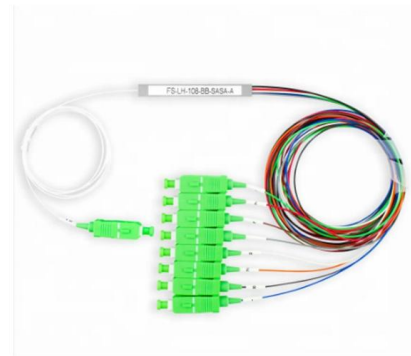

Campus LAN Core and Distribution Switches

Cisco Catalyst and Meraki Campus LAN core and distribution switches are scalable, secure network switches with exceptional intelligence.

[Contact Us](#)

Network Switches , Huawei Enterprise

Huawei Ethernet Switches Turbocharge your enterprise network with high-performance, high-availability for resilient services and simplified management.

[Contact Us](#)