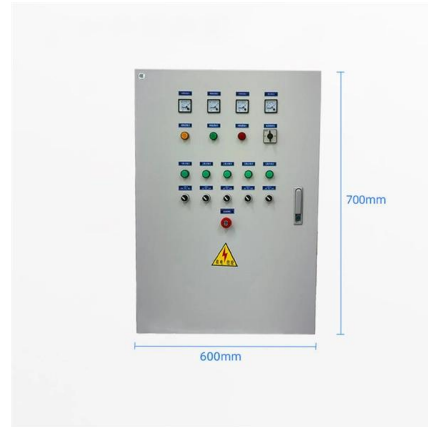

Network Switches , Huawei Enterprise

Huawei Ethernet Switches Turbocharge your enterprise network with high-performance, high-availability for resilient services and simplified management.

[Contact Us](#)

Aruba Core Switches

Aruba Core Switches sind speziell für unternehmenskritische Core-Umgebungen entwickelt und bieten eine ausgezeichnete Kombination aus Leistung, Skalierbarkeit und Zuverlässigkeit. Sie eignen sich

[Contact Us](#)

NVIDIA RTX 6000 Ada Generation Graphics Card, 48GB GDDR6 384

NVIDIA RTX 6000 Ada Generation Graphics Card, 48GB GDDR6 384-Bit Memor Buy Online with Best Price. Express delivery Globally.

[Contact Us](#)