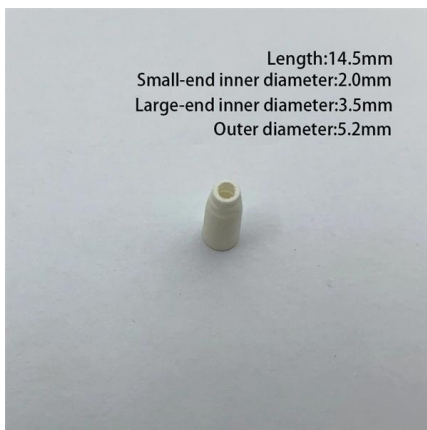

Method Statement installation of Cable Trays and Ladders

This method statement covers the site installation of the cable tray & ladders and the requirements of checks to be carried out.

[Contact Us](#)

CABLE TRAYS GENERAL INFORMATION AND

In order to install the cable tray supports, first find the required elevation from the floor to the bottom of the cable tray and establish a level line with a laser or a

[Contact Us](#)