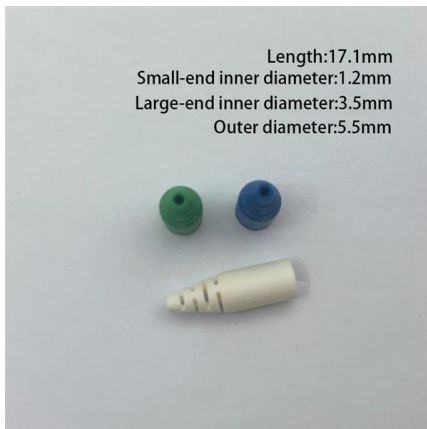

Cable Tray Institute

The Cable Tray Institute (CTI) was founded in 1991 to support the cable tray industry by engaging in research, development, education, and the dissemination of

[Contact Us](#)

CABLE TRAYS GENERAL INFORMATION AND

General information of Kiraç Metal Cable Trays and installation guide are arranged in accordance with IEC 61537 standards and this document has been prepared for

[Contact Us](#)

Master Cable Tray Installation: A Professional Step-by

Learn how to install cable trays for large-scale projects with our professional, step-by-step guide covering industry standards, safety protocols,

[Contact Us](#)