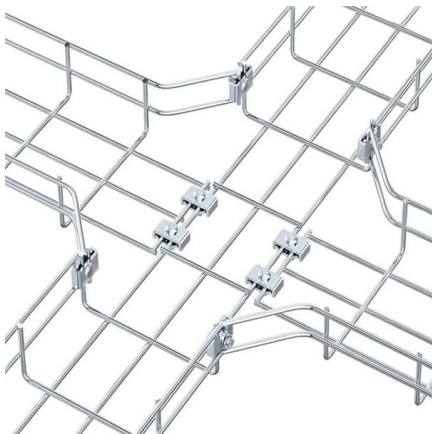

## Enclosure Cable Management , Wire Mesh Tray

Explore enclosure cable management solutions including wire mesh tray systems, vertical cable managers, wire duct, and ladder racks.

[Contact Us](#)