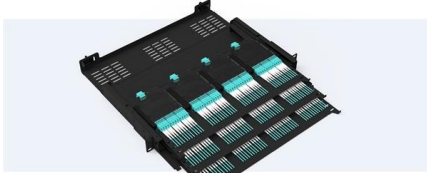

Congo Retail Air-Cooled Switch SFP

Congo Retail Air-Cooled Switch SFP

Pre-Terminated Patch Panel

- Standard 19" width
- Max 144 fibers in 1U
- Ultra-High Density Ready

Dust-seal, easy install & maintain

Lightweight ABS 40% Luvolite

Premium sheet metal with multi-coating

What is an SFP Module? An Ultimate Guide , SFP

What is an SFP Module? Small Form-factor Pluggable (SFP) module is a compact, hot-swappable transceiver used for both telecommunication and

VX3920

Offering a switching capacity of 320Gb/s the non-blocking fully managed L2/L3 Gigabit Switch provides 24 x 10 G BaseKR ports to the backplane. Two 10 Gigabit ports are also available on the front panel

Ultra-Fast Network Speed: keepLiNK 2.5G Switch features with 8 x 2.5G RJ45 ports and 1 x 10G SFP Slot, provide higher gigabit speed capable of up to 2.5Gbps over existing Cat5e or better cabling..

[Contact Us](#)