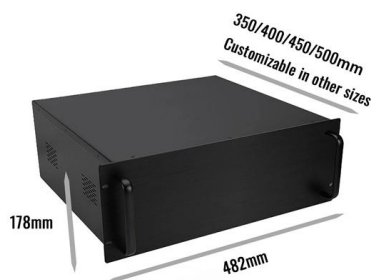

Cisco Dealer In Congo , HPE Aruba Switch , Juniper Networks

Cisco Spares, Cisco Firewall, Cisco Switches or Cisco Refurbished Products In Congo, we have got it all to meet your distinct requirements. Our products are authentic as we sourced them from authorized

[Contact Us](#)

Fiber Optic Convection Cooled Ethernet Switch

Amphenol's rugged 25G/100G Fiber Optic Convection Cooled Ethernet Switch box offers configurable system connectivity, supporting a variety of speeds, port

[Contact Us](#)

Contact Us

For datasheets, pricing, or custom fiber access solutions, please visit:
<https://www.frindel.es>